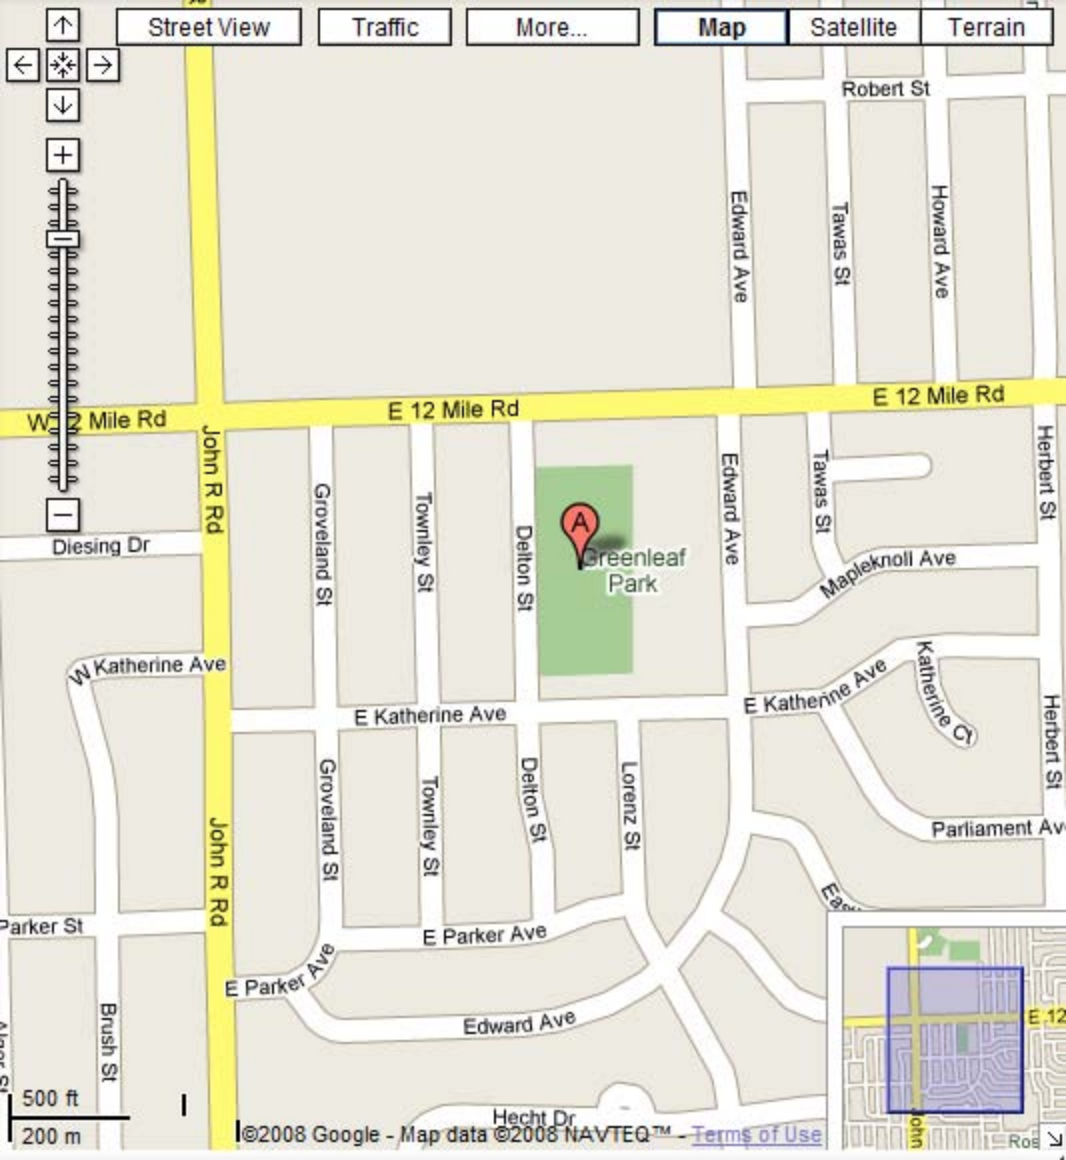

Street View

Traffic

More...

Map

Satellite

Terrain

500 ft
200 m